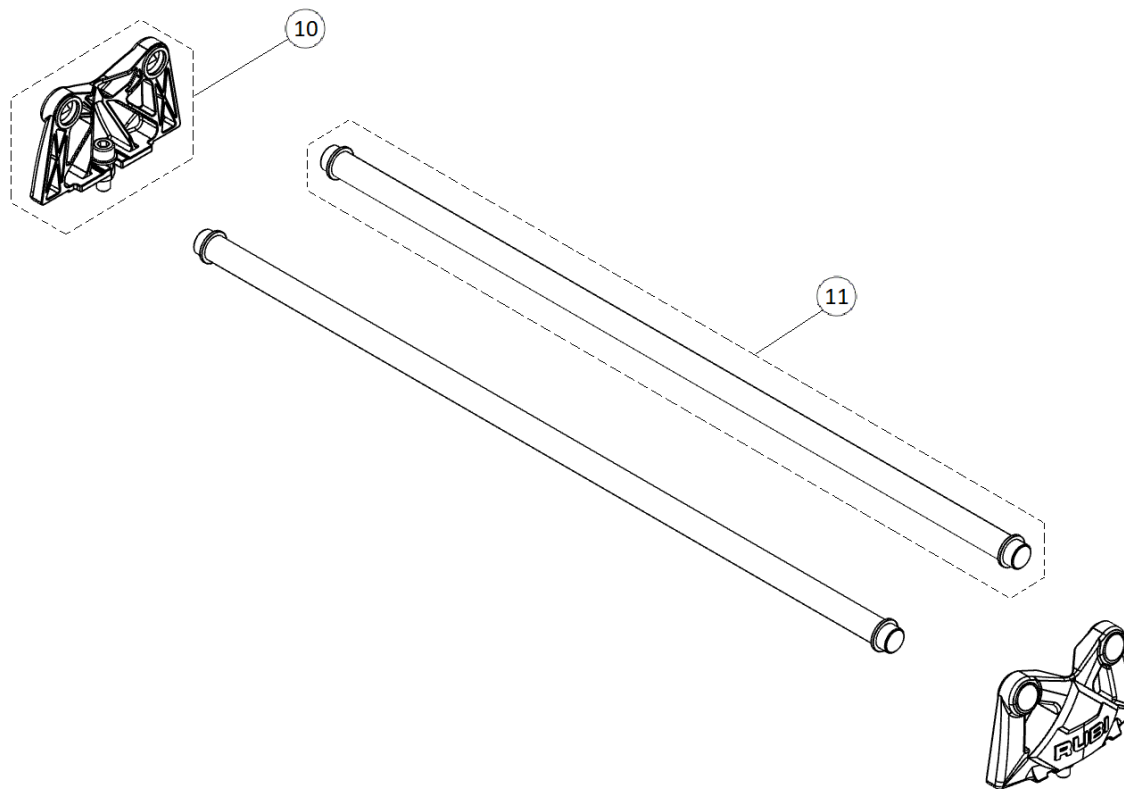

Part-list	ES	EN	Prod.
	GRUPO A	GROUP A	Pag. 2
888 88	GRUPO B	GROUP B	Pag. 3
	GRUPO C	GROUP C	Pag. 4

Prod	ES	EN	From serial num:
14990	SPEED-92 MAGNET CON MALETA - CORT.MANUAL	SPEED-92 MAGNET W/CASE	
14989	SPEED-72 MAGNET CON MALETA - CORT.MANUAL	SPEED-72 MAGNET W/CASE	
14988	SPEED-62 MAGNET CON MALETA - CORT.MANUAL	SPEED-62 MAGNET W/CASE	
14982	SPEED-92 MAGNET - CORT.MANUAL	SPEED-92 MAGNET - CORT.MANUAL	
14981	SPEED-72 MAGNET - CORT.MANUAL	SPEED-72 MAGNET - CORT.MANUAL	
14980	SPEED-62 MAGNET - CORT.MANUAL	SPEED-62 MAGNET - CORT.MANUAL	

Part-list	ES	EN	Prod.
1	22225 1 REC.BASE SPEED 92	SP.BASE SPEED 92	14982, 14990
1	22224 1 REC.BASE SPEED 72	SP.BASE SPEED 72	14981, 14989
1	22223 1 REC.BASE SPEED 62	SP.BASE SPEED 62	14980, 14988
2	22228 2 REC.BRAZO APOYO REF:22228	SP.SUPPORT ARM REF:22228	14981, 14982, 14989, 14990
2	22226 2 REC.BRAZO APOYO SPEED 62	SP.SUPPORT ARM SPEED 62	14980, 14988
3	22221 1 REC.TOPE LATERAL REF:22221	SP.SIDE STOP REF:22221	
4	22831 1 REC.ACCESORIO 45° TOPE LATERAL	SP.ACCESSORY 45° SIDE STOP	
5	22222 1 REC.FIJADOR TOPE LATERAL REF:22222	SP.FASTENER SIDE STOP REF:22222	
6	22157 1 REC.KIT CONTERAS REF:22157	SP.KIT CONTERAS REF:22157	
7	14763 1 REC.MALETA SPEED-92 MAGNET	SP.SPEED-92 MAGNET CASE	14990
7	14762 1 REC.MALETA SPEED-72 MAGNET	SP.SPEED-72 MAGNET CASE	14989
7	14761 1 REC.MALETA SPEED-62 MAGNET	SP.SPEED-62 MAGNET CASE	14988
8	27240 1 REC.KIT CIERRES MALETA REF:27240	SP.KIT SUITCASE CLOSURES REF:27240	

B

Part-list	ES	EN	Prod.	
10	22230 2	REC.SOPORTE GUIA SPEED	SP.SPEED GUIDE SUPPORT	
11	22233 2	REC.GUIA SPEED 92	SP.SPEED 92 GUIDE	14982, 14990
11	22232 2	REC.GUIA SPEED 72	SP.SPEED 72 GUIDE	14981, 14989
11	22231 2	REC.GUIA SPEED 62	SP.SPEED 62 GUIDE	14980, 14988

Part-list	ES	EN	Prod.
20	14872 1	REC.JUEGO PROTECTOR CERAMICA REF:14872	SP.CERAMIC PROTECTIVE SET REF:14872
21	22876 1	REC.SEPARADOR REF:22876	SP.SEPARATOR REF:22876
22	22092 1	REC.MANGO REF:22092	SP.RUBI HANDLE REF:22092